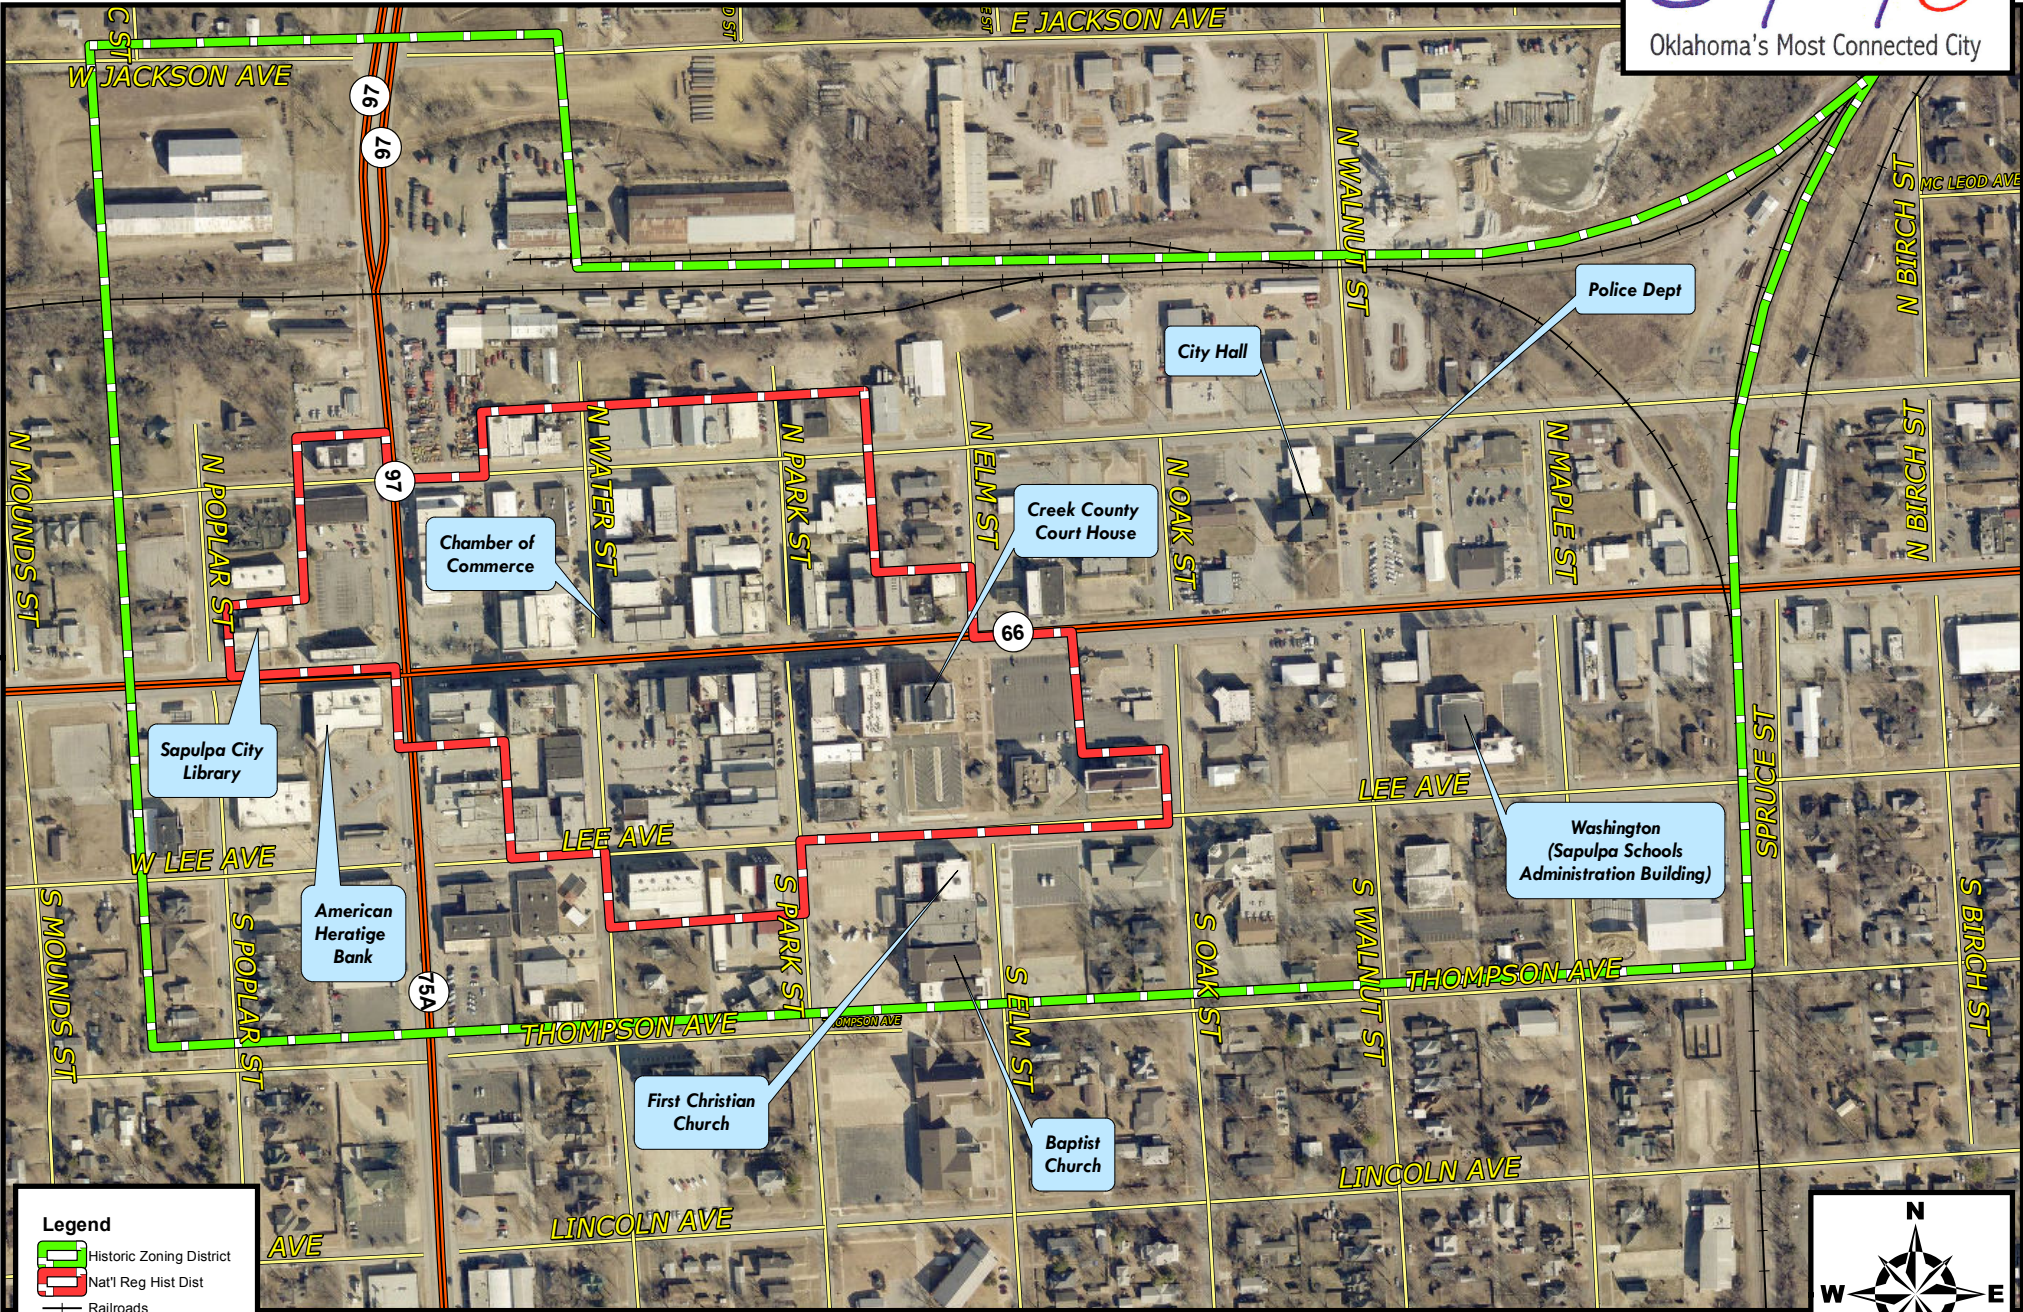

HISTORIC PRESERVATION DISTRICTS

Sapulpa, Oklahoma

Legend

- Historic Zoning District
- Nat'l Reg Hist Dist
- Railroads
- Highways
- Streets