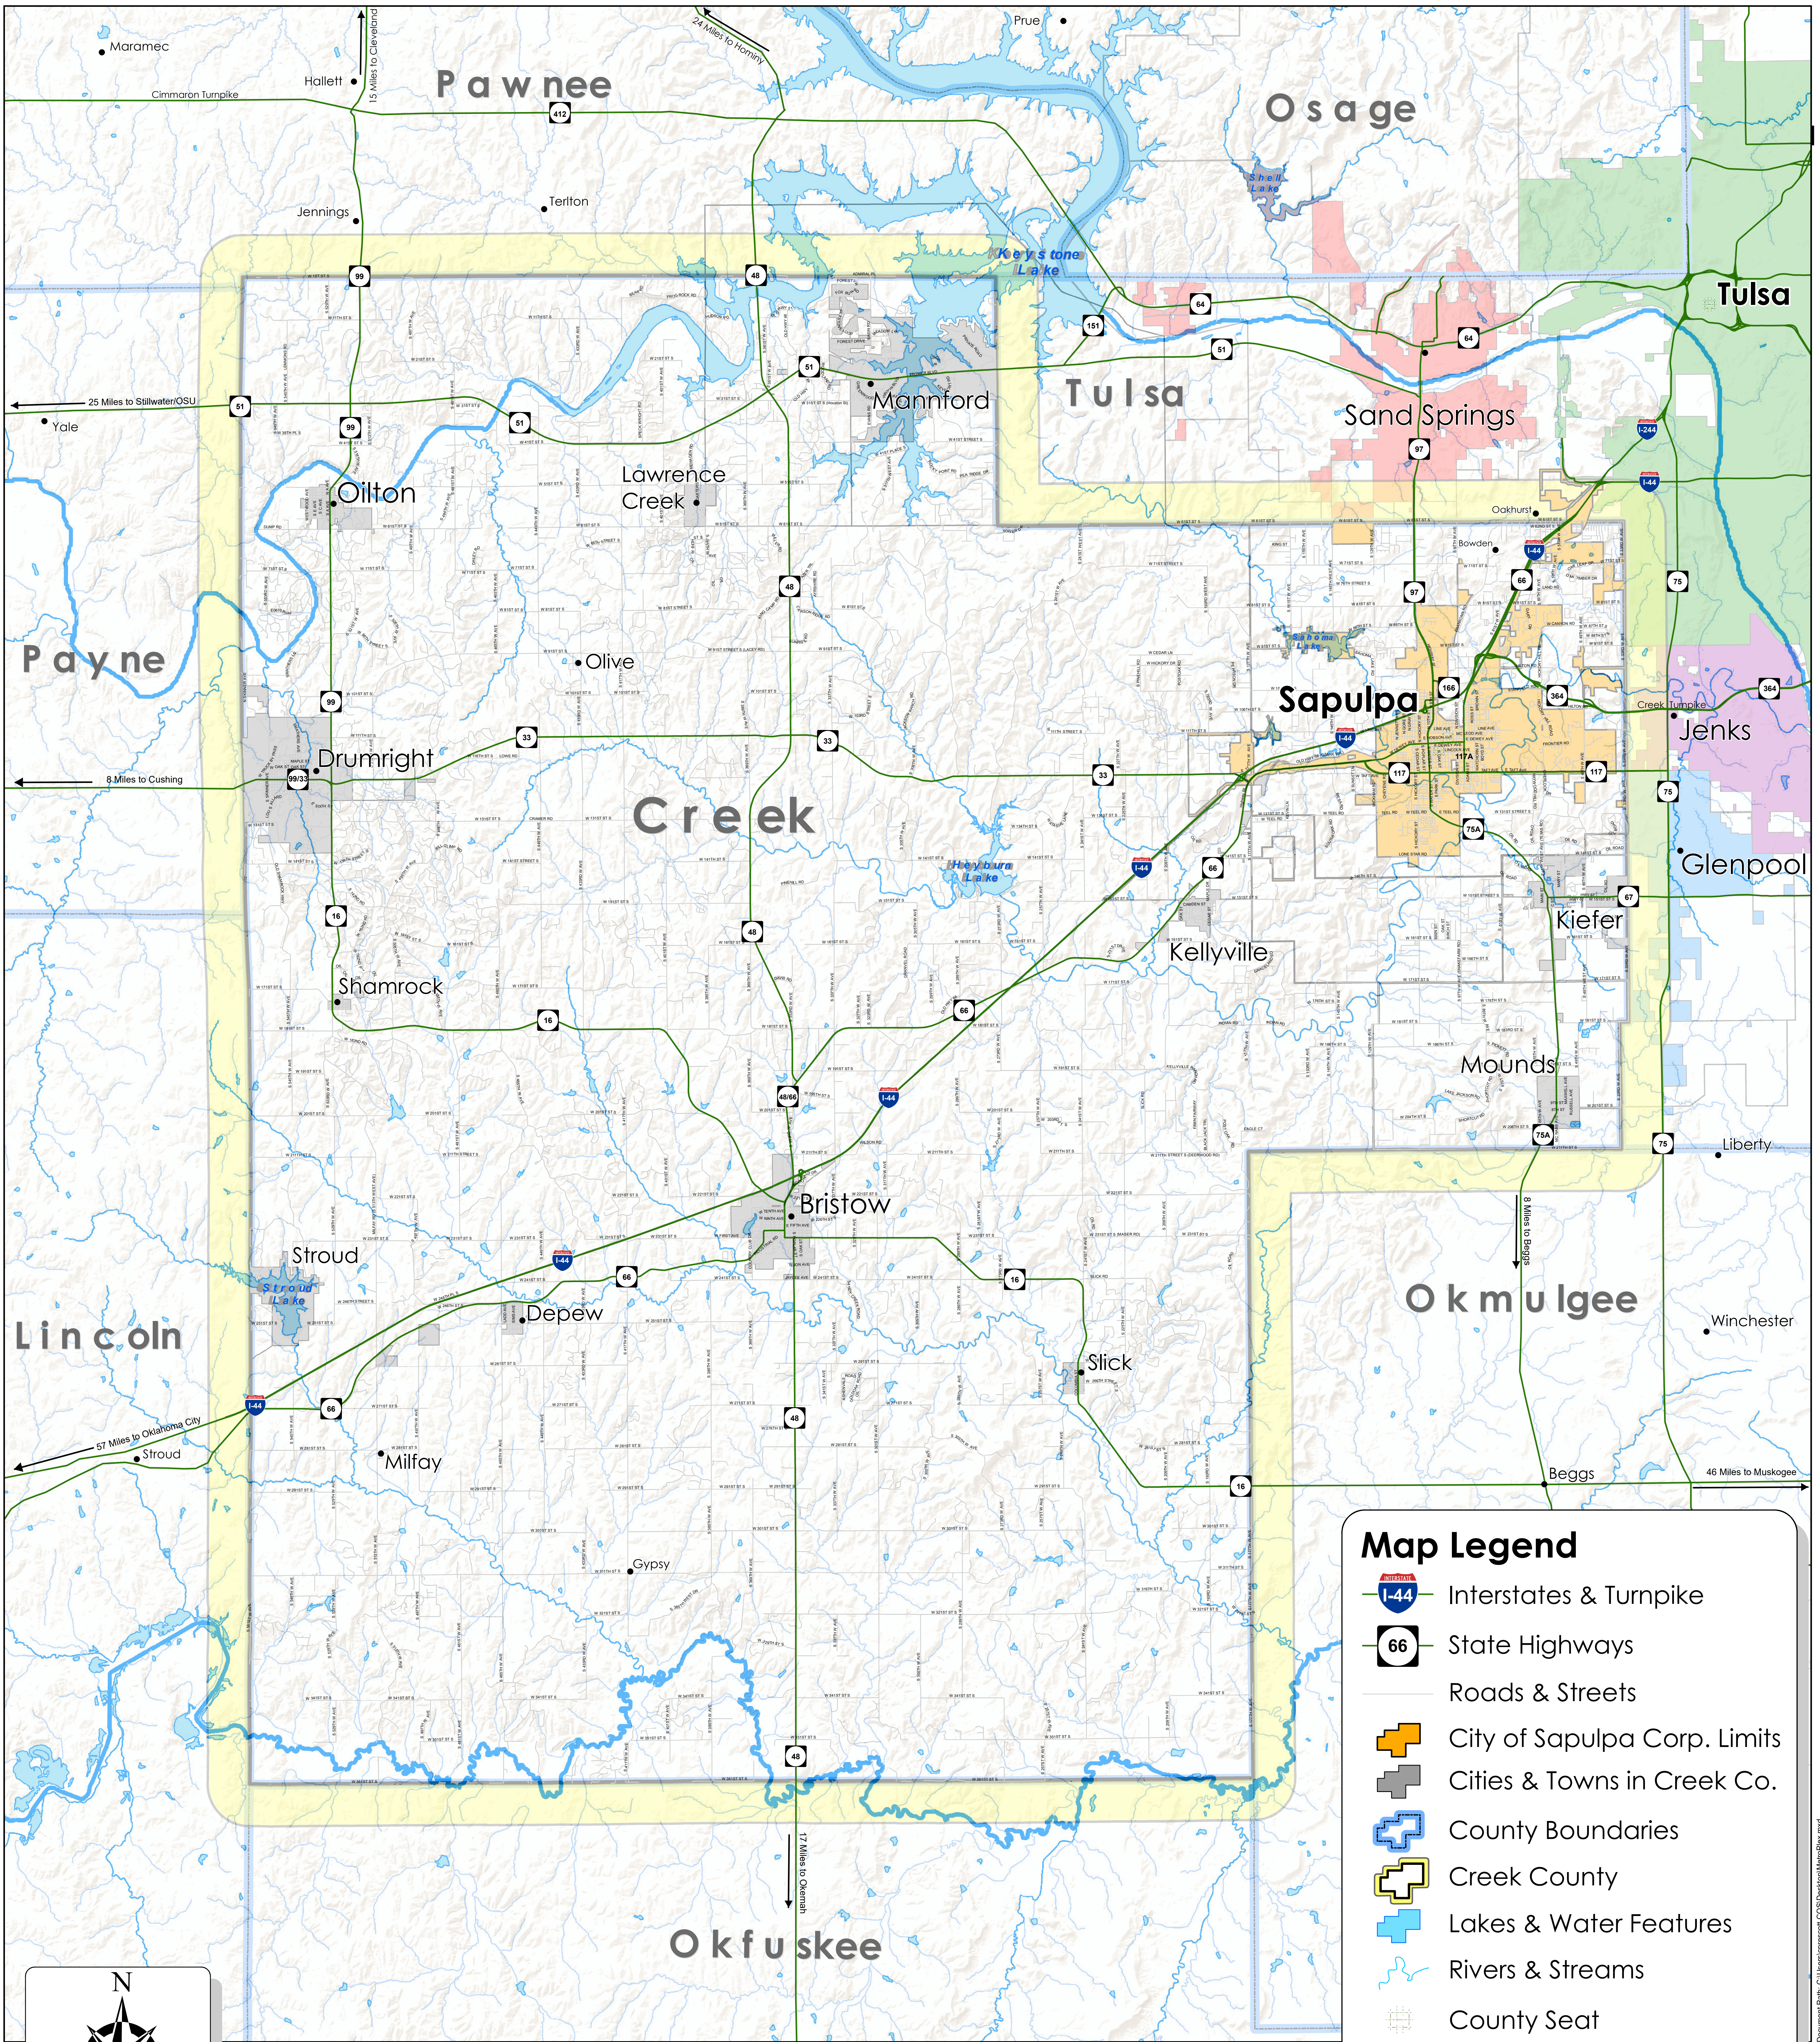

Creek County, Oklahoma

And Surrounding Counties & Communities, 2018

Map Legend

- Interstates & Turnpike
- State Highways
- Roads & Streets
- City of Sapulpa Corp. Limits
- Cities & Towns in Creek Co.
- County Boundaries
- Creek County
- Lakes & Water Features
- Rivers & Streams
- County Seat
- Sapulpa City Hall
- Community

0 0.75 1.5 3 4.5 6 7.5 Miles
1 in = 1 miles
Map Created: 12/12/2018, City of Sapulpa, Oklahoma
Source Data: City of Sapulpa, Creek County Assessors, INCOG

Author: C.Prescott